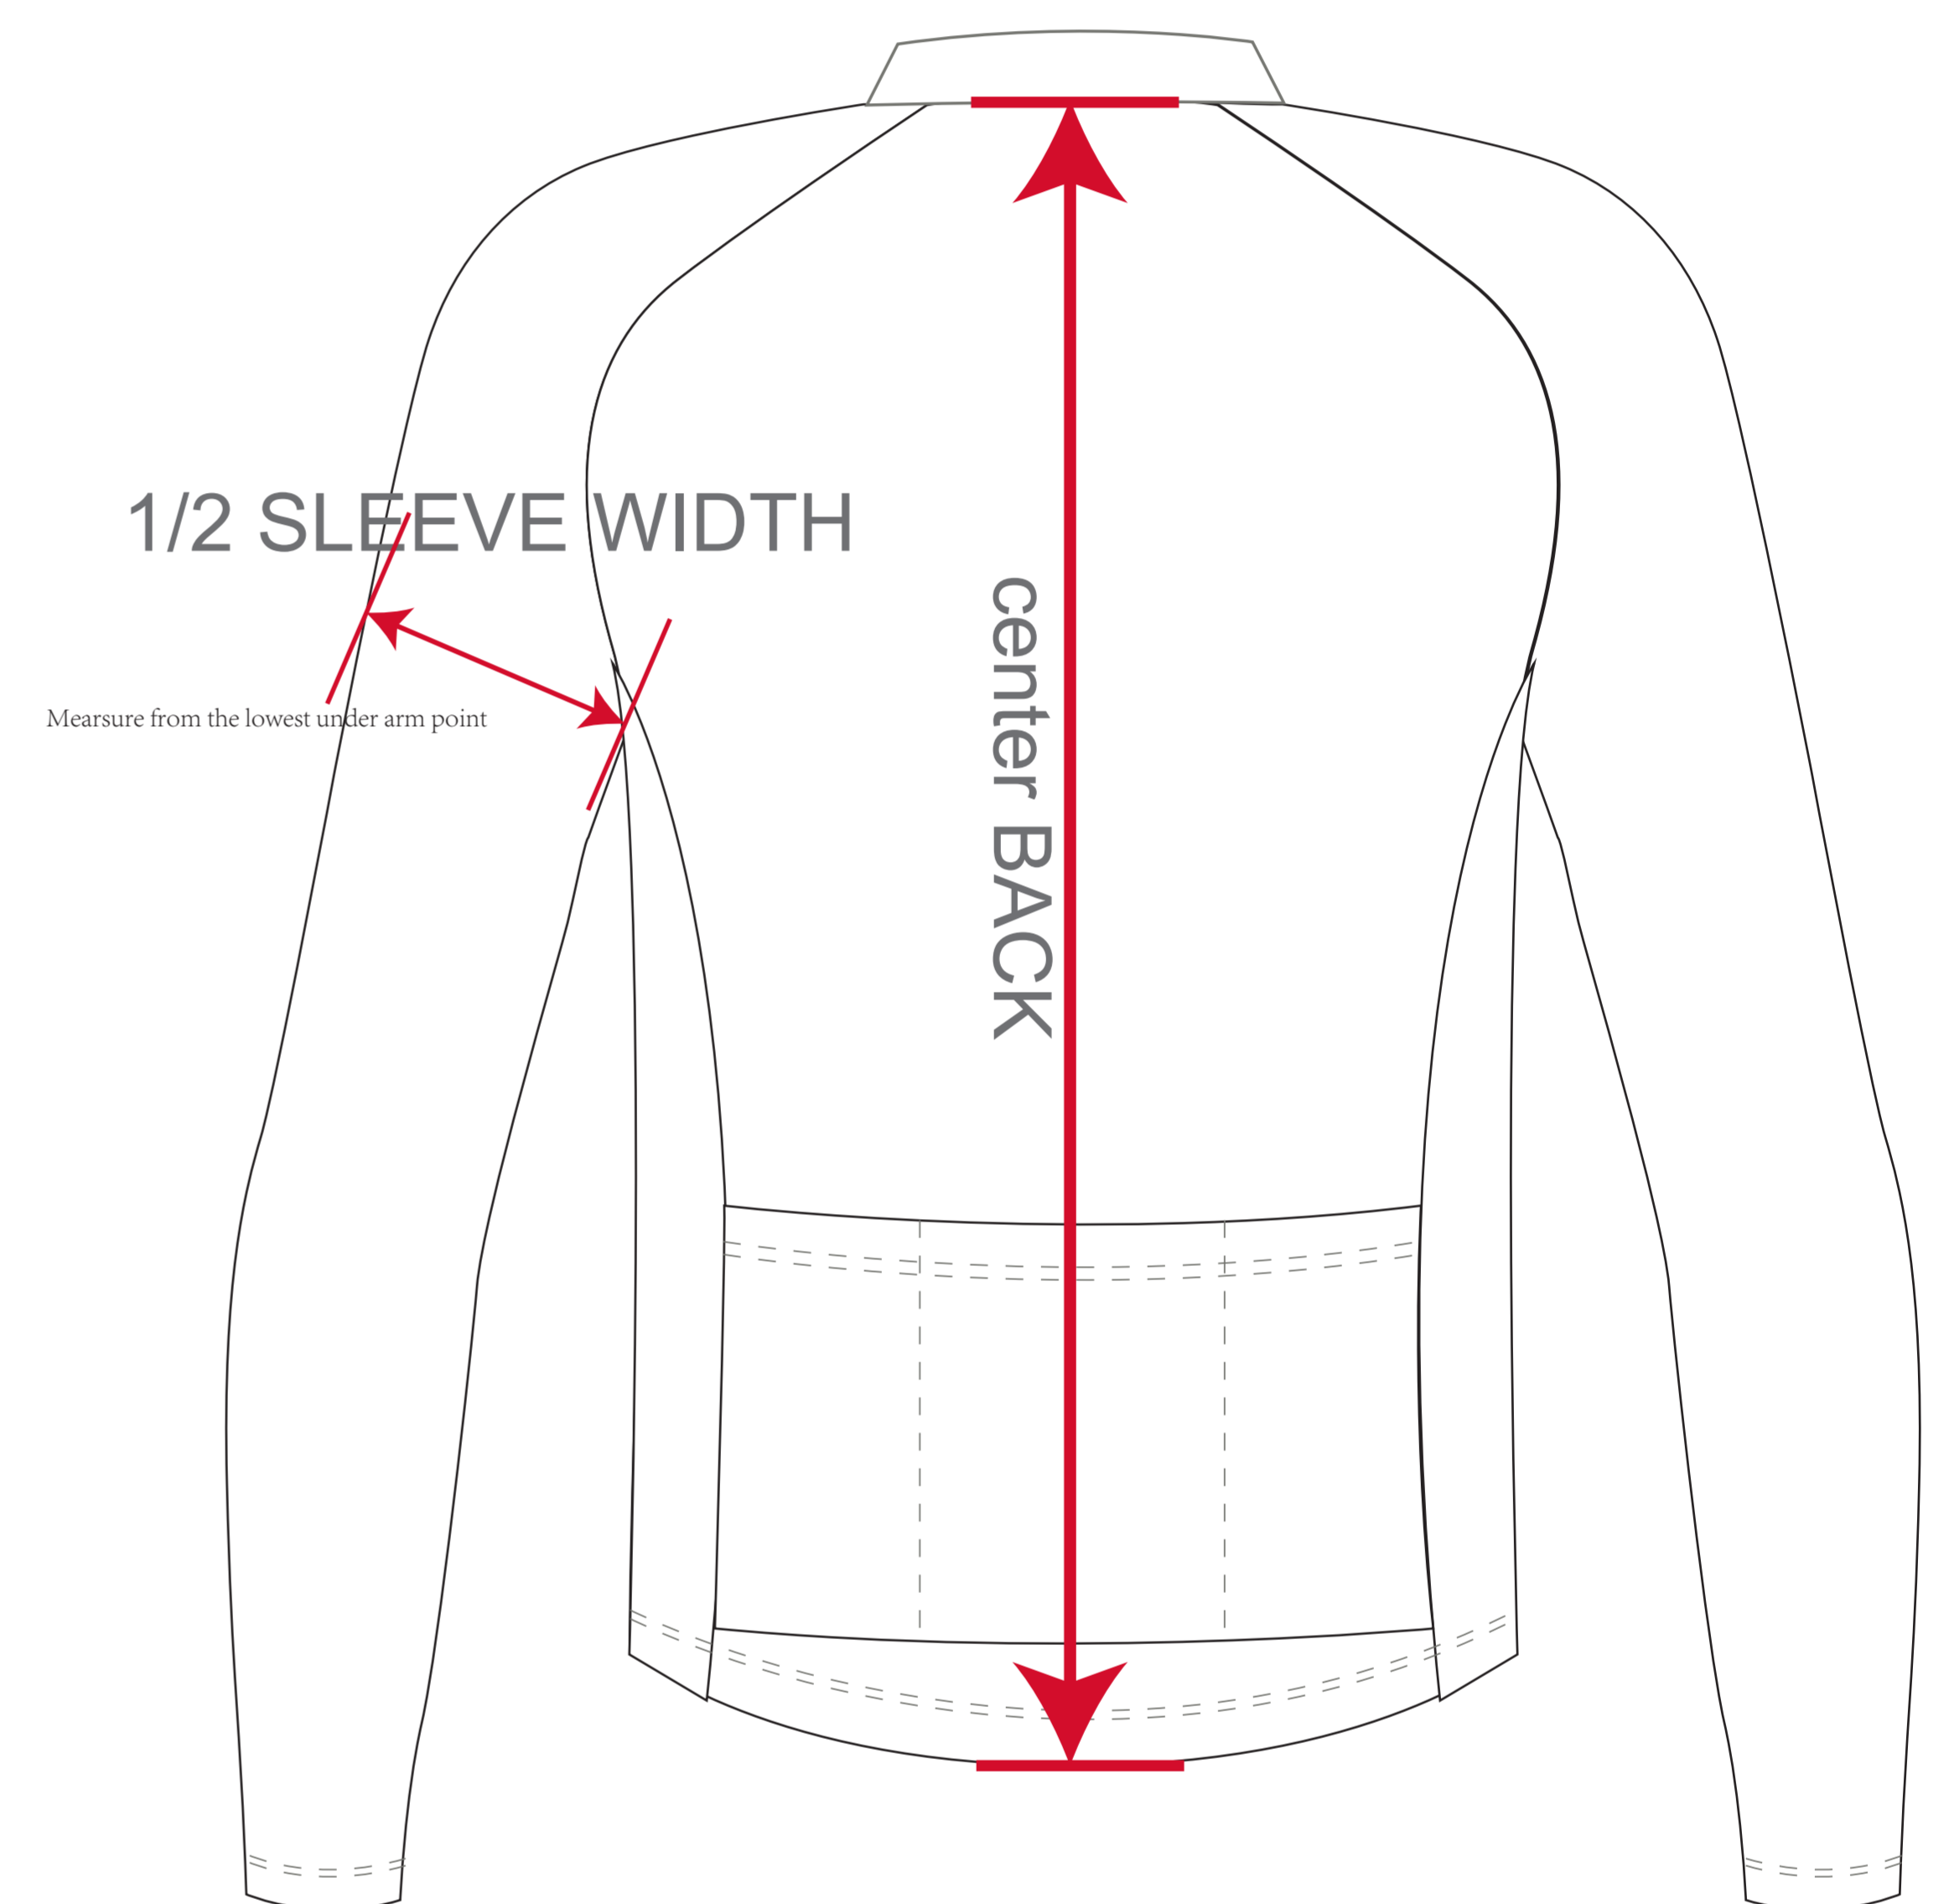

Left

JOYRIDE LONG SLEEVE JERSEY									
JOYRIDE-M03FALL					DATE: 2014-2-3				
尺码 部位	XXS	XS	S	M	L	XL	XXL	XXXL	REMARK
CENTER FRONT	48.5	50	51.5	53	54.5	56	57.5	59	Collar heighth not included
CENTER BACK	62	64	66	68	70	72	74	76	Collar heighth not included
1/2 CHEST	44	46.5	49	51.5	54.5	57.5	60.5	62.5	Mearsure from the under arm point
1/2 BOTTOM	32.5	34.5	37	38.5	41	44	47	49	
Full COLLAR WIDTH	30	32	34	36	38	40	42	44	
SLEEVE LENGTH	76	77.5	79	80.5	82	83.5	85	86.5	mearsure from bottom of the collar
Full SLEEVE OPEN WIDTH	7.5	8	8.5	9	9.5	10	10.5	11	
Full SLEEVE WIDTH	34	35	36.5	38	39.5	41	43	44.5	mearsurement from the under arm point