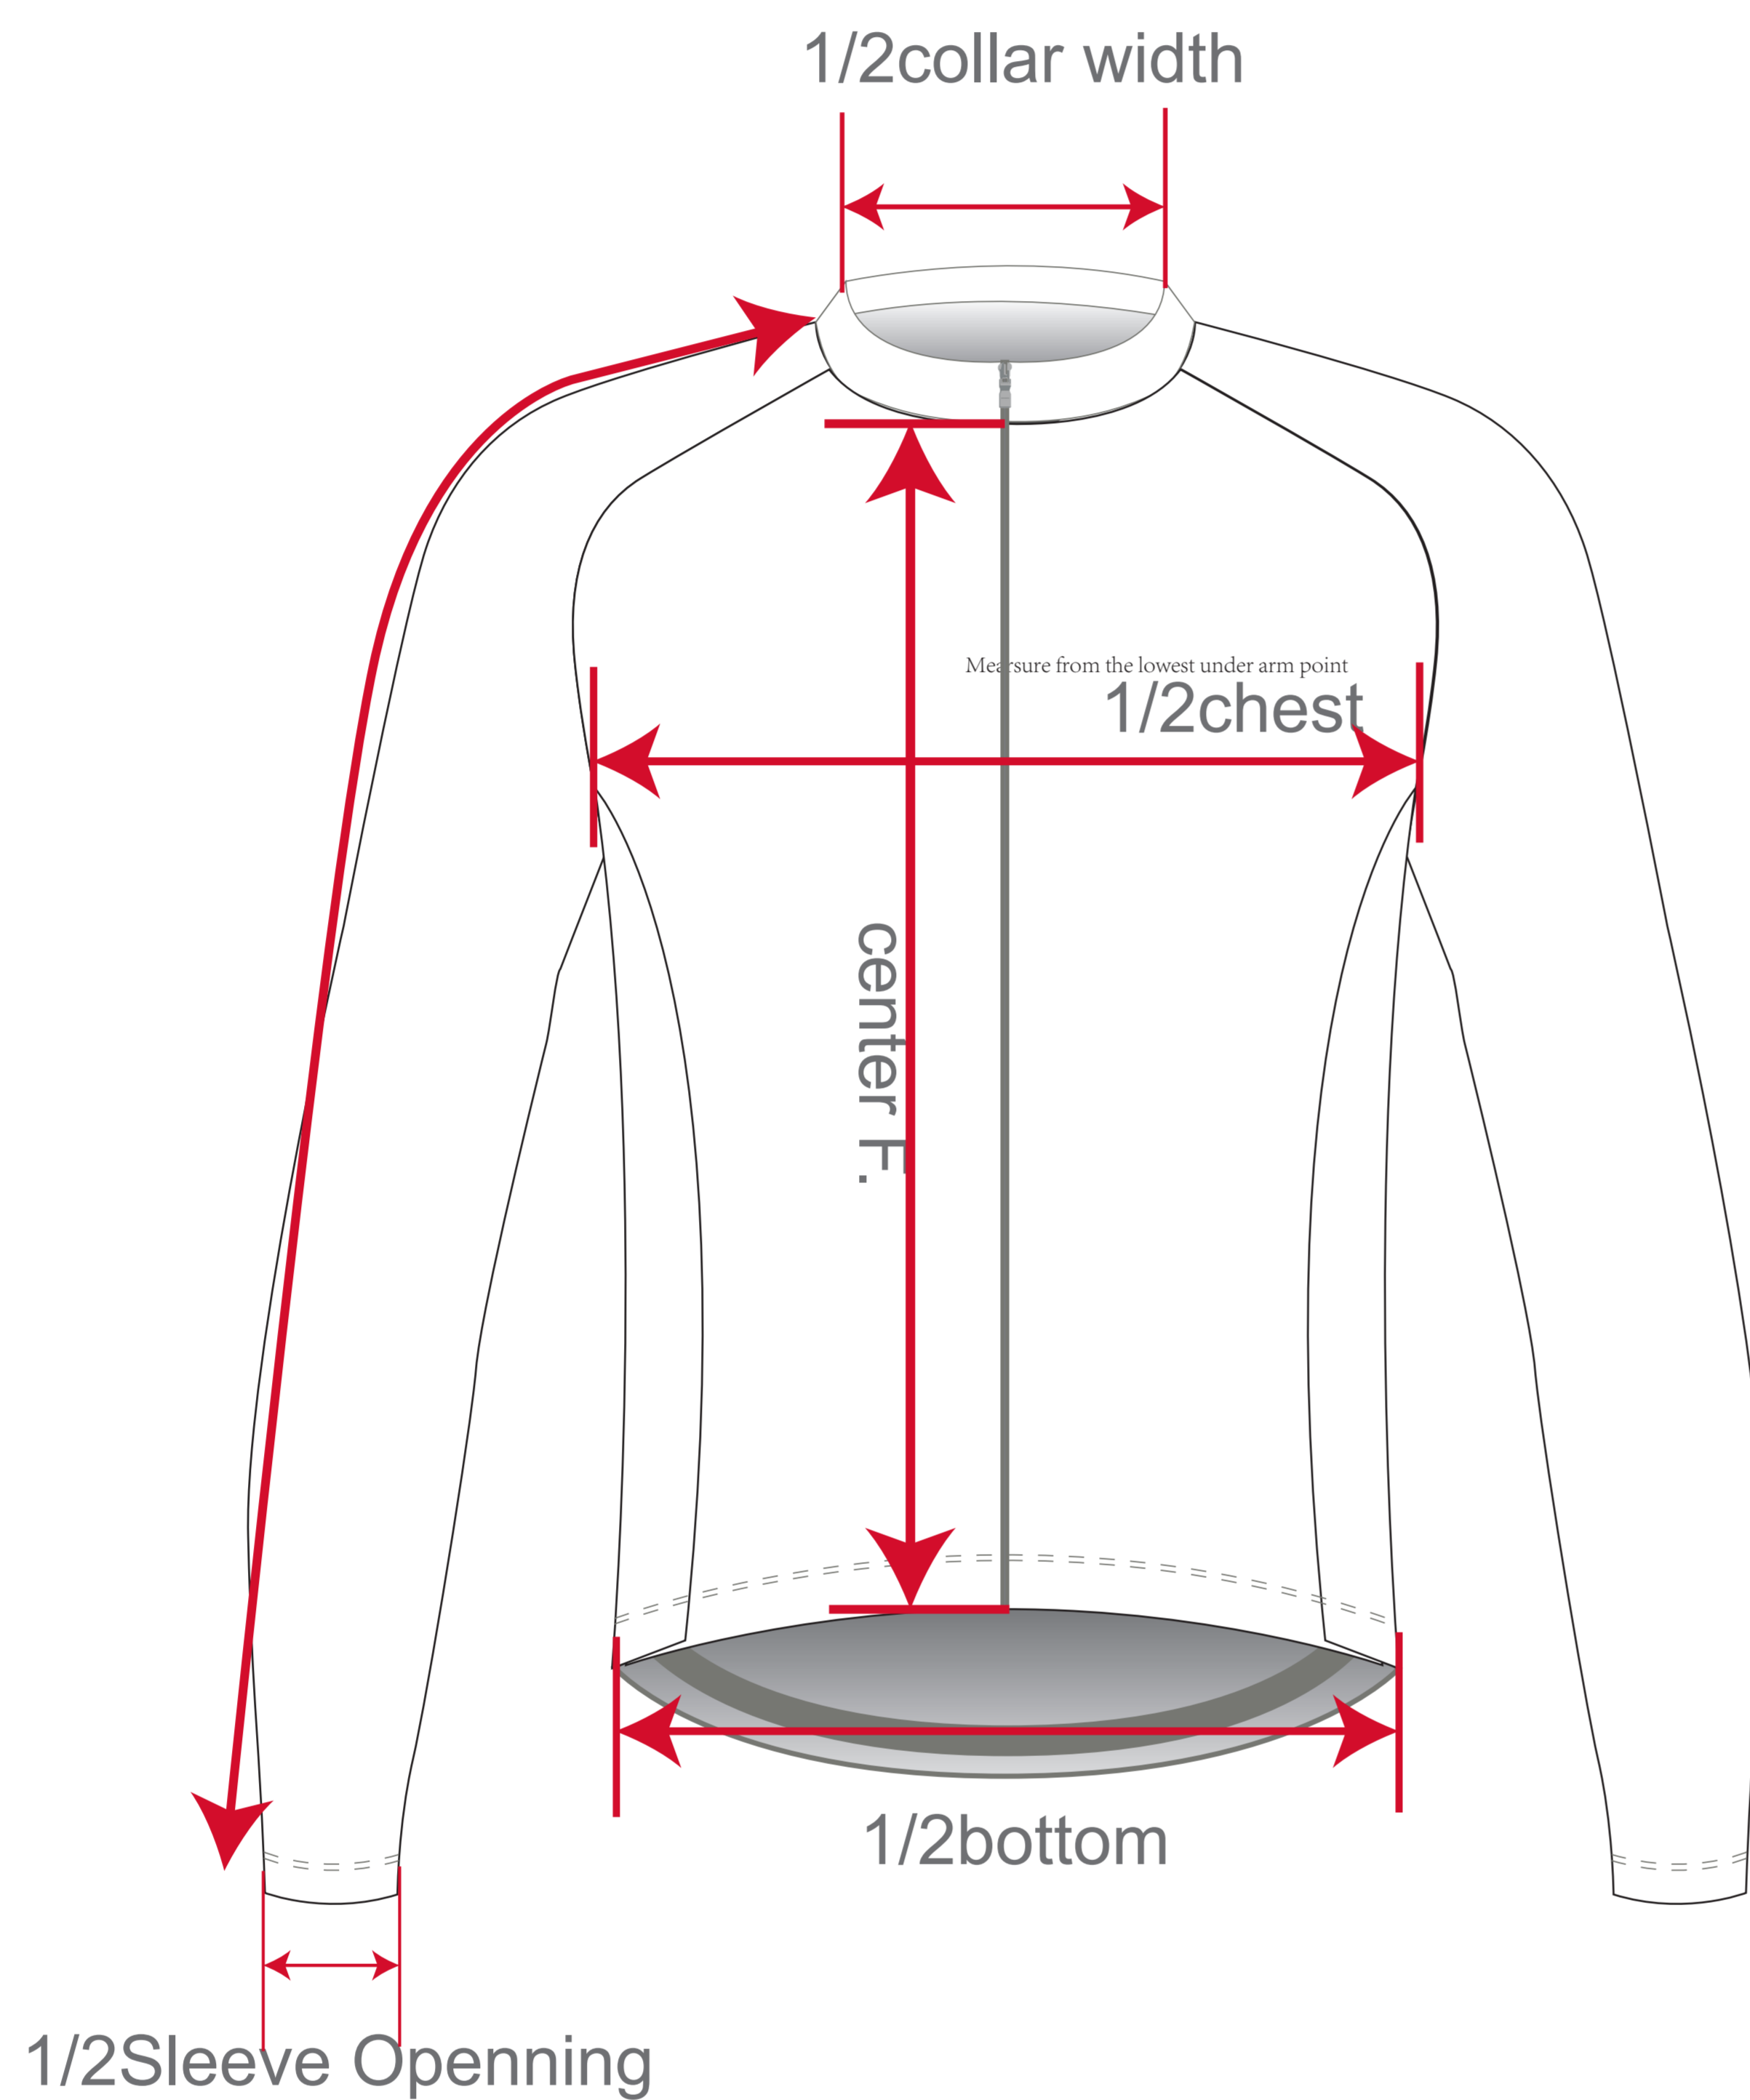

Left

JOYRIDE LONG SLEEVE JERSEY									
JOYRIDE-M03FALL					DATE: 2014-2-3				
尺码 部位	XXS	XS	S	M	L	XL	XXL	XXXL	REMARK
CENTER FRONT	48.5	50	51.5	53	54.5	56	57.5	59	Collar heighth not included
CENTER BACK	62	64	66	68	70	72	74	76	Collar heighth not included
1/2 CHEST	44	46.5	49	51.5	54.5	57.5	60.5	62.5	Mearsure from the under arm point
1/2 BOTTOM	32.5	34.5	37	38.5	41	44	47	49	
Full COLLAR WIDTH	30	32	34	36	38	40	42	44	
SLEEVE LENGTH	76	77.5	79	80.5	82	83.5	85	86.5	mearsure from bottom of the collar
Full SLEEVE OPEN WIDTH	7.5	8	8.5	9	9.5	10	10.5	11	
Full SLEEVE WIDTH	34	35	36.5	38	39.5	41	43	44.5	mearsurement from the under arm point