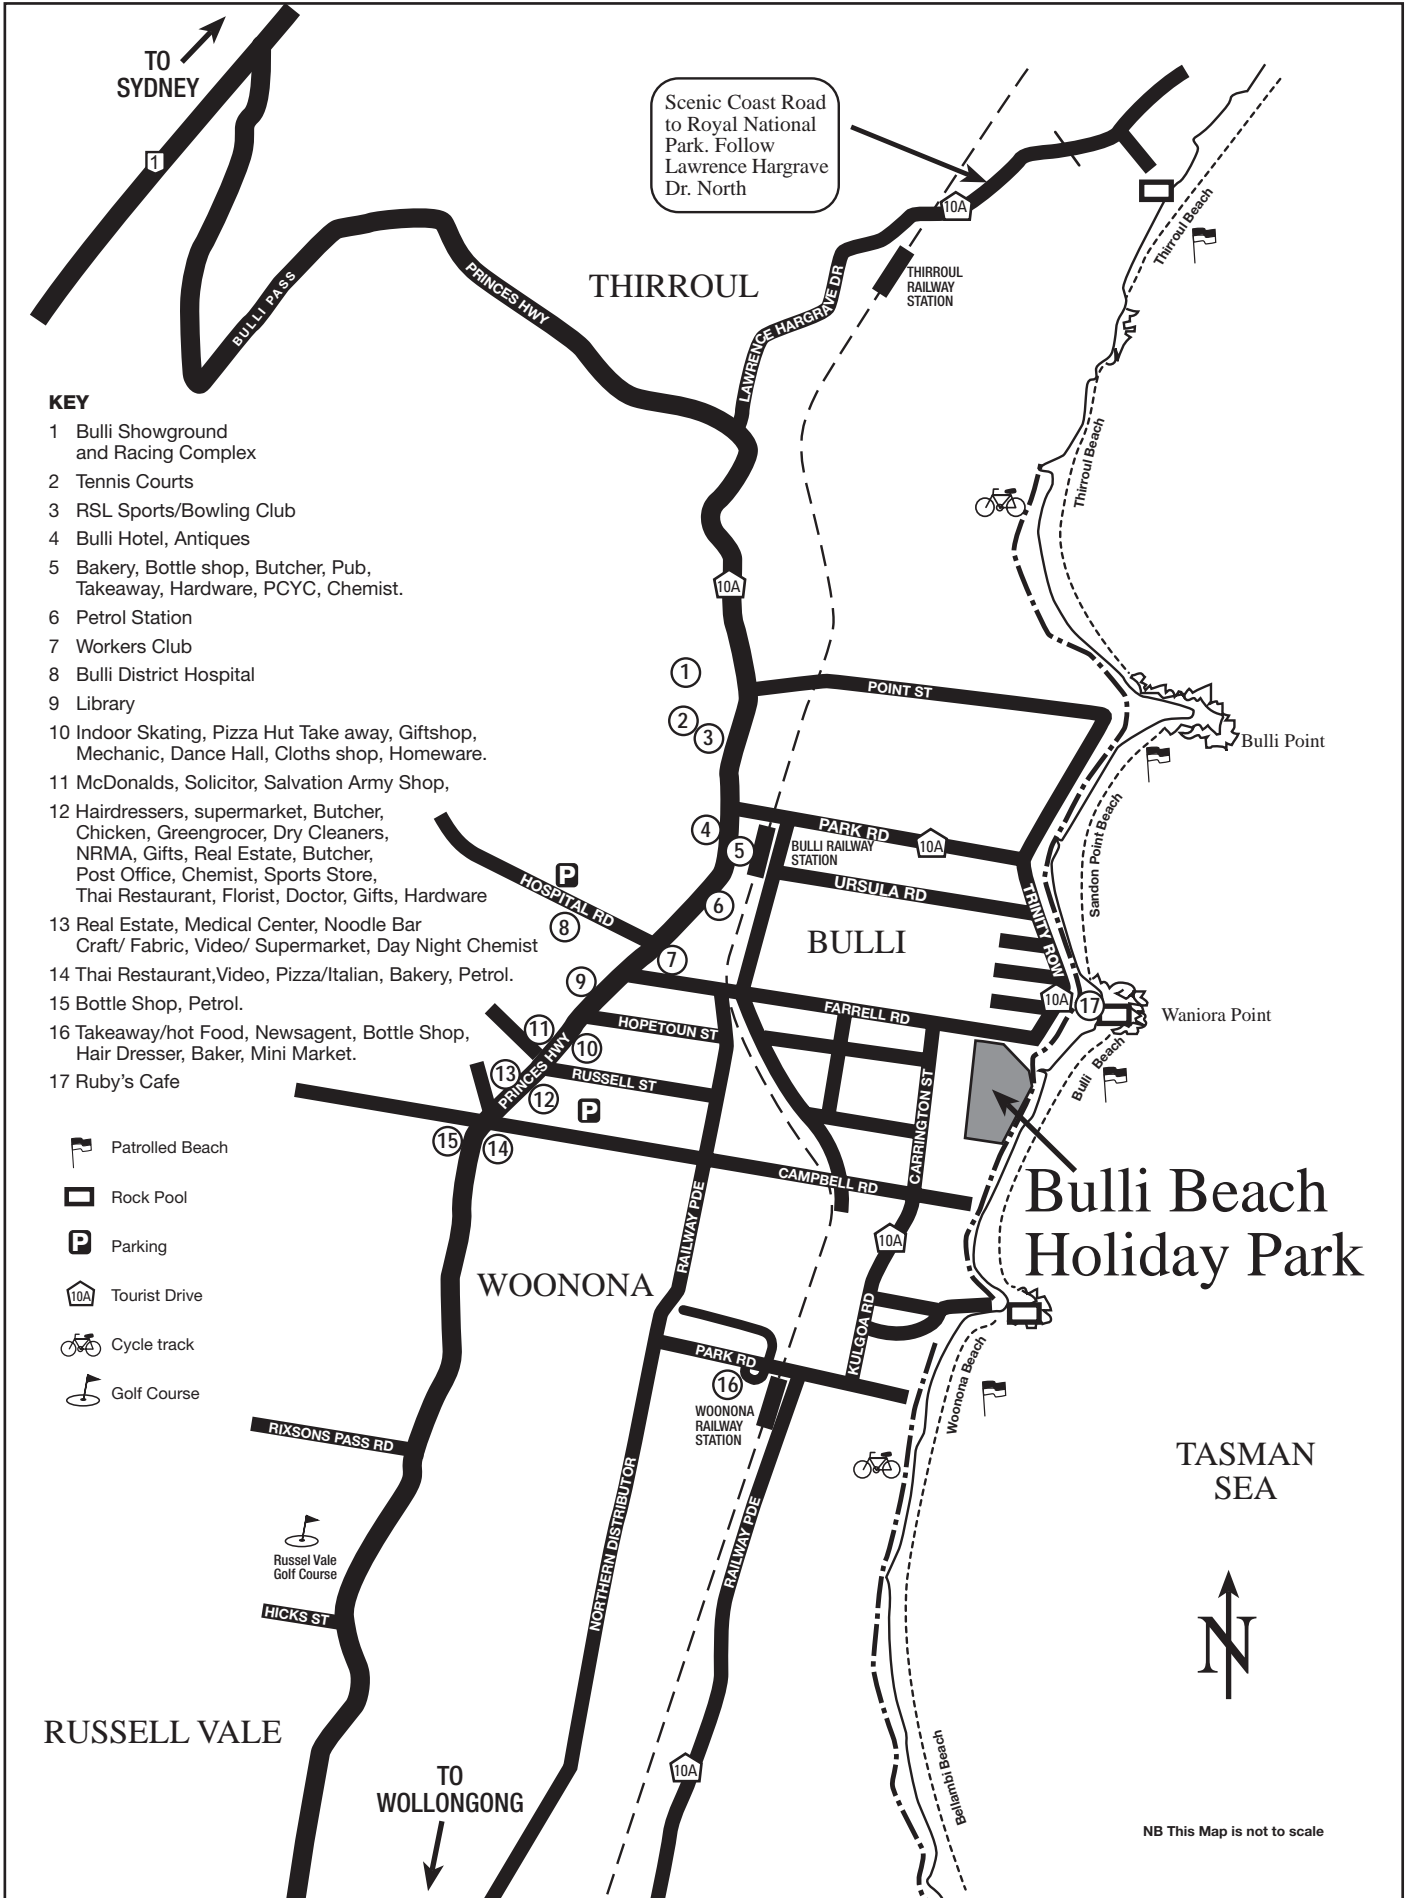

BULLI BEACH TOURIST PARK LOCAL AREA MAP

1 Farrell Rd, Bulli NSW 2528 Tel 02 4285 5677 Fax 02 4285 5062 email: bullitp@wollongong.nsw.gov.au

KEY

- 1 Bulli Showground and Racing Complex
- 2 Tennis Courts
- 3 RSL Sports/Bowling Club
- 4 Bulli Hotel, Antiques
- 5 Bakery, Bottle shop, Butcher, Pub, Takeaway, Hardware, PCYC, Chemist.
- 6 Petrol Station
- 7 Workers Club
- 8 Bulli District Hospital
- 9 Library
- 10 Indoor Skating, Pizza Hut Take away, Giftshop, Mechanic, Dance Hall, Cloths shop, Homeware.
- 11 McDonalds, Solicitor, Salvation Army Shop,
- 12 Hairdressers, supermarket, Butcher, Chicken, Greengrocer, Dry Cleaners, NRMA, Gifts, Real Estate, Butcher, Post Office, Chemist, Sports Store, Thai Restaurant, Florist, Doctor, Gifts, Hardware
- 13 Real Estate, Medical Center, Noodle Bar Craft/ Fabric, Video/ Supermarket, Day Night Chemist
- 14 Thai Restaurant, Video, Pizza/Italian, Bakery, Petrol.
- 15 Bottle Shop, Petrol.
- 16 Takeaway/hot Food, Newsagent, Bottle Shop, Hair Dresser, Baker, Mini Market.
- 17 Ruby's Cafe