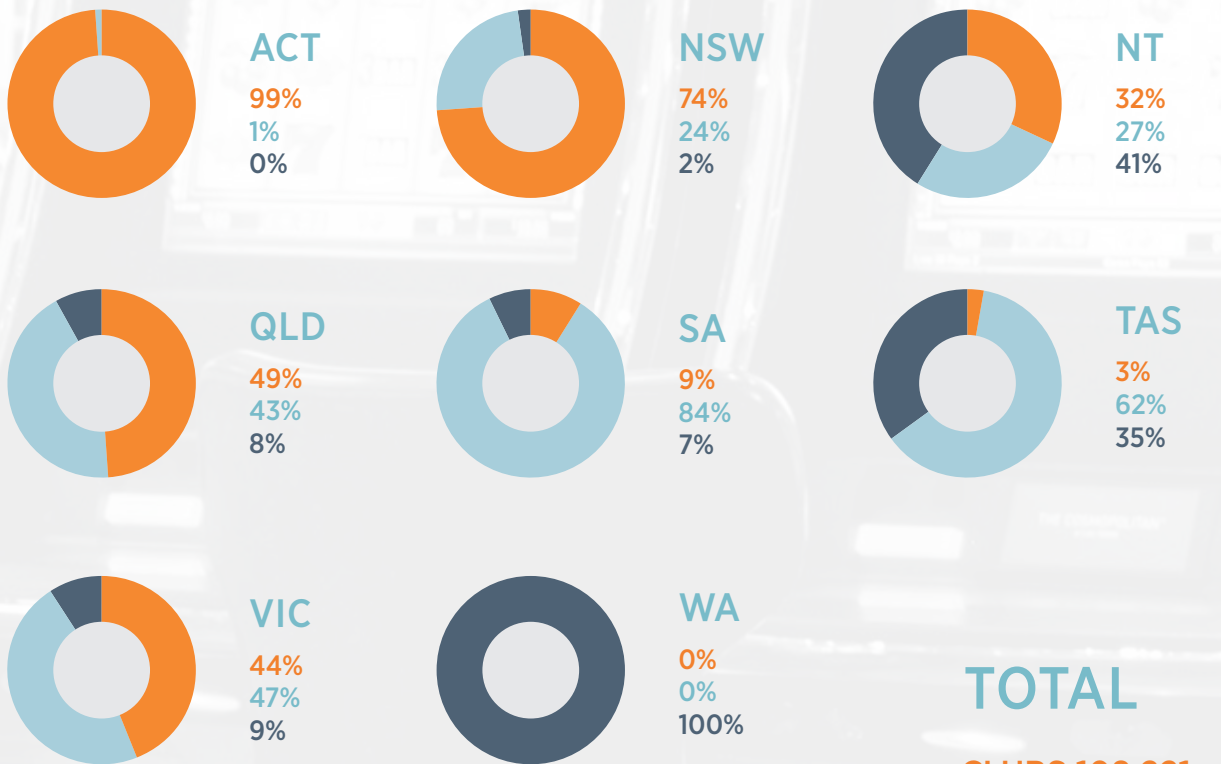

## GAMING MACHINES

AUSTRALIASIAN  
Gaming Council 

ENGAGE. PROMOTE. EDUCATE.

PER CAPITA GAMING MACHINES EXPENDITURE

\* FIGURES DO NOT INCLUDE EGMS IN CASINOS (EXCLUDES WA)

GAMING MACHINES DISTRIBUTION BY VENUE TYPE

TOTAL GAMING MACHINES

190,349

TOTAL

CLUBS 108,221  
HOTELS 68,660  
CASINOS 13,468

SOURCE:

Australasian Gaming Council: A Guide to Australasia's Gambling Industries 2019/20 Chapter 1 - Environment; Chapter - 3 Expenditure; Chapter 5 - Taxation.