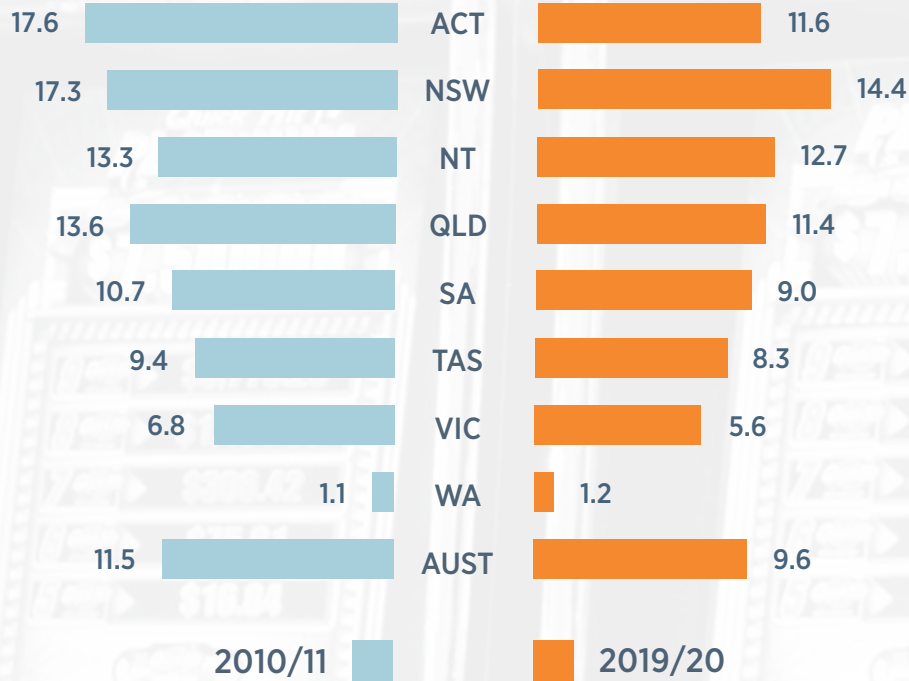

TOTAL GAMING MACHINES

190,349

TOTAL

CLUBS 108,221  
HOTELS 68,660  
CASINOS 13,468

SOURCE:

Australasian Gaming Council: A Guide to Australasia's Gambling Industries 2019/20 Chapter 1 - Environment; Chapter - 3 Expenditure; Chapter 5 - Taxation.