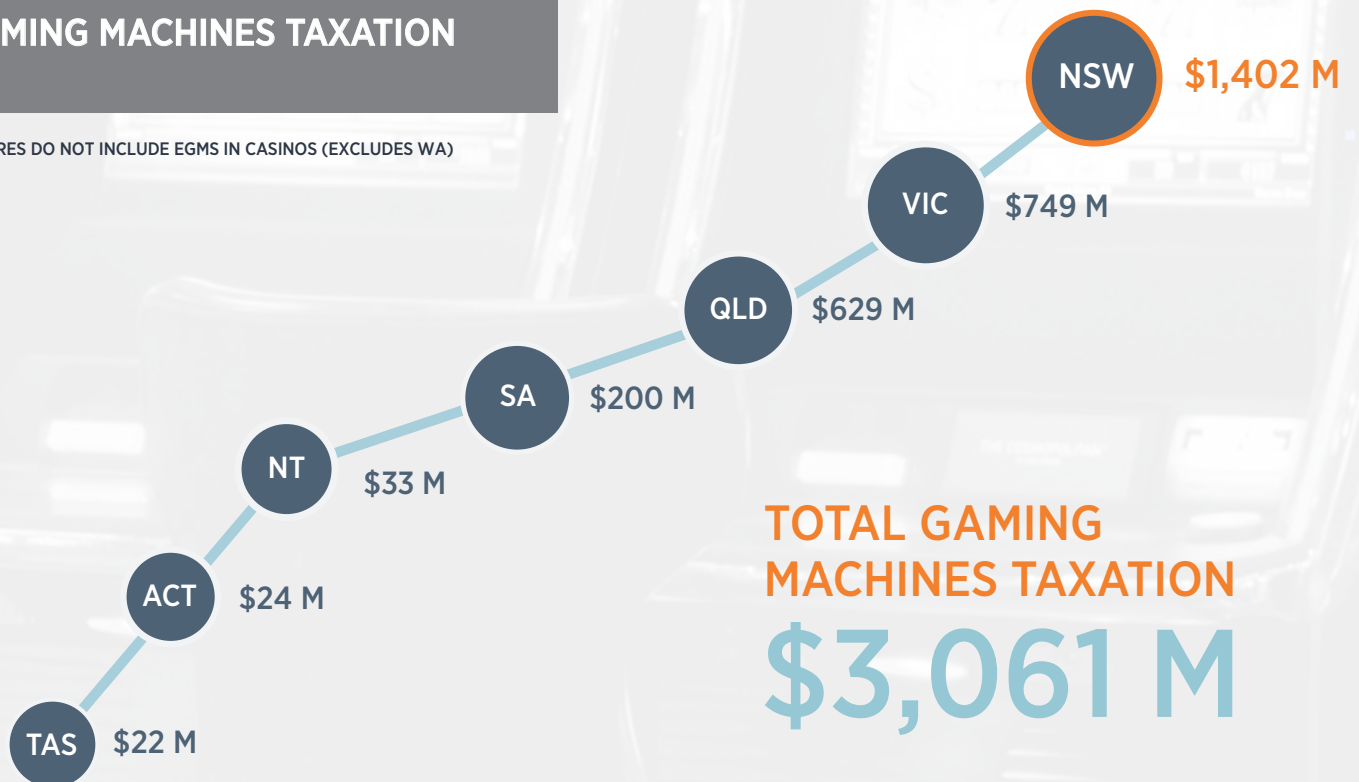

TOTAL GAMING MACHINES

190,349

TOTAL

CLUBS 108,221  
HOTELS 68,660  
CASINOS 13,468

SOURCE:

Australasian Gaming Council: A Guide to Australasia's Gambling Industries 2019/20 Chapter 1 - Environment; Chapter - 3 Expenditure; Chapter 5 - Taxation.

GAMING MACHINES TAXATION

\* FIGURES DO NOT INCLUDE EGMS IN CASINOS (EXCLUDES WA)

SOURCE:

Australasian Gaming Council: A Guide to Australasia's Gambling Industries 2019/20 Chapter 1 - Environment; Chapter - 3 Expenditure; Chapter 5 - Taxation.